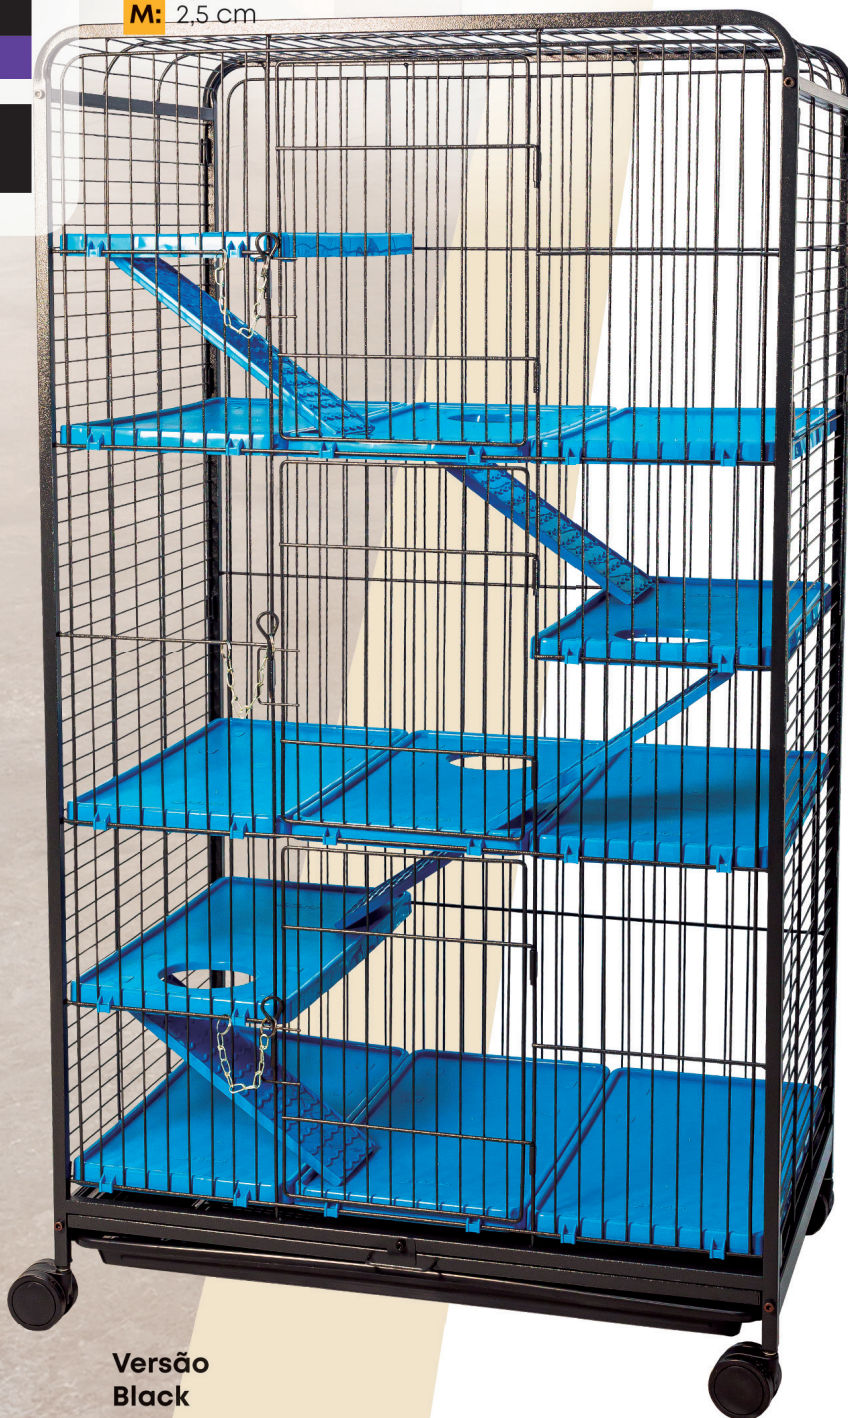

Black/Azul
REF: **14250305**

Branco/Lilás
REF: **14240805**

Black/Lilás
REF: **14250805**

Branco/Preta
REF: **14240905**

Black/Preta
REF: **14250905**

A: 141 cm
C: 79cm
L: 52,5cm
M: 2,5 cm

Versão Branca

Versão Black